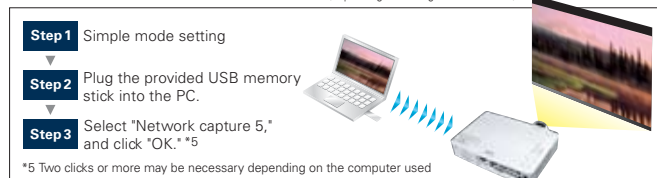

Ultra Portable Multimedia Projector

PLC-XU355A/ XU305A & PLC-XU350A/ XU300A

Bright Mobile Projector with Simple Wireless Function

Industry's first*1 "Simple Wireless Setting"†*2,3 Via USB memory (PLC-XU355A/ XU305A)

Just plug the provided USB memory stick into a PC and click to automatically set-up your wireless LAN.*2,3 You can easily start projection without having to use a driver CD or make any complicated settings. Those models can be connected to several PCs via wireless connection, and each PC can be connected to up to five projectors. This function allows PCs and projectors to be flexibly laid out to match the scale of the presentation, without having to bother with cable lengths.*4

*1 As of the estimated release date, April 2009, for projectors.

*2 Depending on the settings of the PC, the set-up may not be automatically completed.

Easy Setup Function

PLC-XU355A/ XU305A/ XU350A/ XU300A provides "Auto Setup Function" that corrects vertical shape distortion by searching for an input signal and detecting projector incline, reducing setup time. Furthermore, the "Screen Guidance Function" allows projector set up according to the displayed guidance. This function provides all an easy guide to projection.

7 W Speaker (PLC-XU355A/ XU305A)

Along with its mobility, the PLC-XU355A/ XU305A features high-output 7 W speaker that deliver sufficient audio authority for the projector to be used in conference rooms, classrooms, and other spaces with only the built-in speaker.